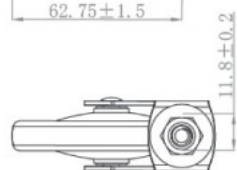

PRODUCT SHEET

Description:

Tea Trolley Castor $\varnothing 73,5\text{mm}$ "Tacitus", Brass Pl, W/Brake & Stem M8x15mm, MH: 98mm, PA Track, Loading Capacity 12kg

Item number:

08.01.117-0

Units	Box	Carton	HS Code	Barcode
Pcs.			8302200090	 5704866520096

SISO A/S

Mileparken 11
DK-2740 Skovlunde
Denmark
VAT: 24786013

Phone +45 45 830 900

www.siso.dk
siso@siso.dk

Danske Bank
Nytorv Branch
Copenhagen
SWIFT: DABADKKK

Account no.
4180 3112 112936
IBAN Account
DK7230003112112936