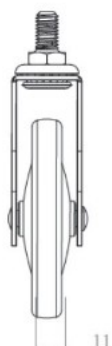

PRODUCT SHEET

Description:

Tea Trolley Castor $\varnothing 73,5\text{mm}$ "Tacitus", Brass Pl, W/Brake & Stem M8x15mm, MH: 98mm, PA Track, Loading Capacity 12kg

Item number:

08.01.117-0

Units	Box	Carton	HS Code	Barcode
Pcs.			8302200090	 5704866520096

SISO A/S

Mileparken 11
DK-2740 Skovlunde
Denmark
VAT: 24786013

Phone +45 45 830 900

www.siso.dk
siso@siso.dk

Danske Bank
Nytorv Branch
Copenhagen
SWIFT: DABADKKK

Account no.
4180 3112 112936
IBAN Account
DK7230003112112936