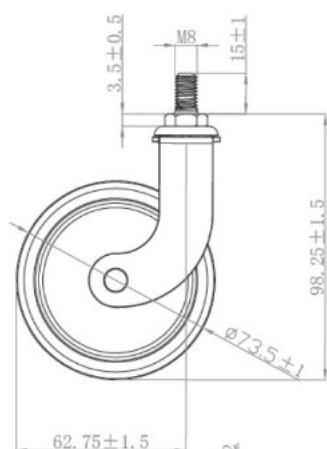

PRODUCT SHEET

Description:

Tea Trolley Castor $\varnothing 73,5\text{mm}$ "Tacitus", Brass Pl, W/Brake & Stem M8x15mm, MH: 98mm, PA Track, Loading Capacity 12kg

Item number:

08.01.117-0

Units	Box	Carton	HS Code	Barcode
Pcs.			8302200090	 5704866520096

SISO A/S

Mileparken 11
DK-2740 Skovlunde
Denmark
VAT: 24786013

Phone +45 45 830 900

www.siso.dk
siso@siso.dk

Danske Bank
Nytorv Branch
Copenhagen
SWIFT: DABADKKK

Account no.
4180 3112 112936
IBAN Account
DK7230003112112936